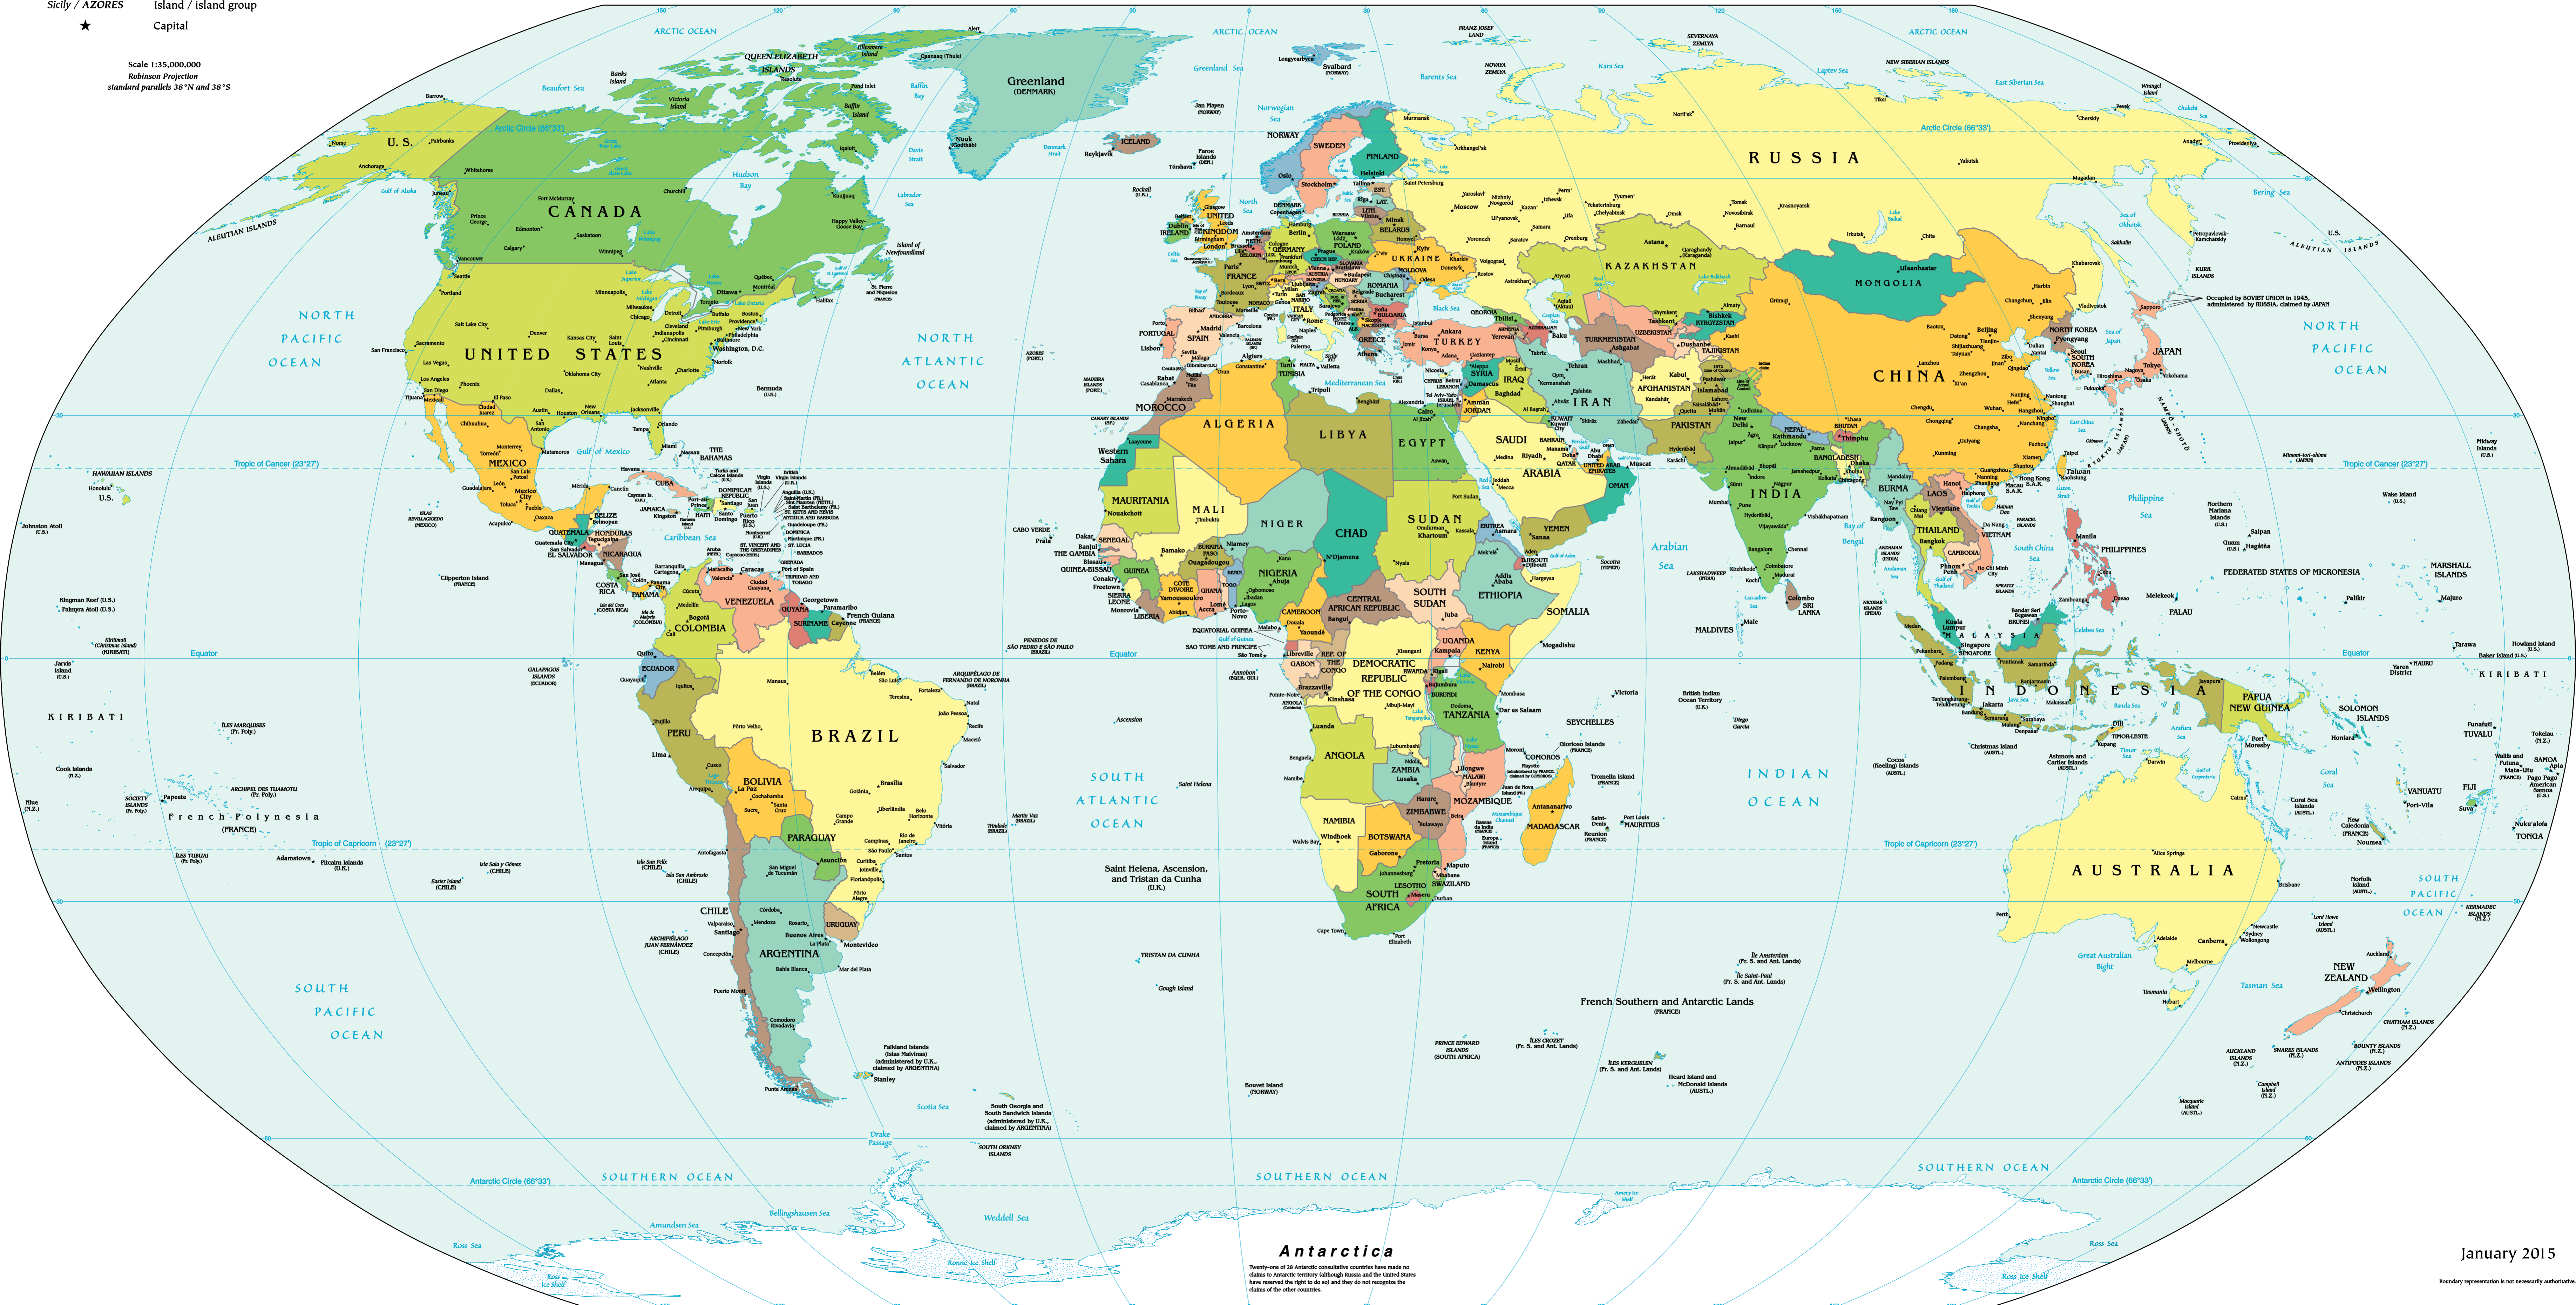

Political Map of the World, January 2015

- AUSTRALIA Independent state
- Bermuda Dependency or area of special sovereignty
- Sicily / AZORES Island / island group
- ★ Capital

Scale 1:35,000,000
Robinson Projection
standard parallels 38°N and 38°S

Antarctica

January 2015